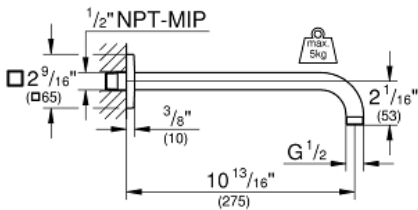

RAINSHOWER
12" Shower Arm with Square
Flange

MODEL # 27489000

Pure Freude
an Wasser

GROHE

Product Description:
RAINSHOWER
12" Shower Arm with Square Flange

Standard Specification:

- 1/2" (13 mm) NPT Male Threads
- With square escutcheon
- GROHE StarLight chrome finish

Applicable Codes & Standards:

- Energy Policy Act of 1992
- ASME A112.18.1/CSA B125.1

Color:

- 27489000 StarLight Chrome